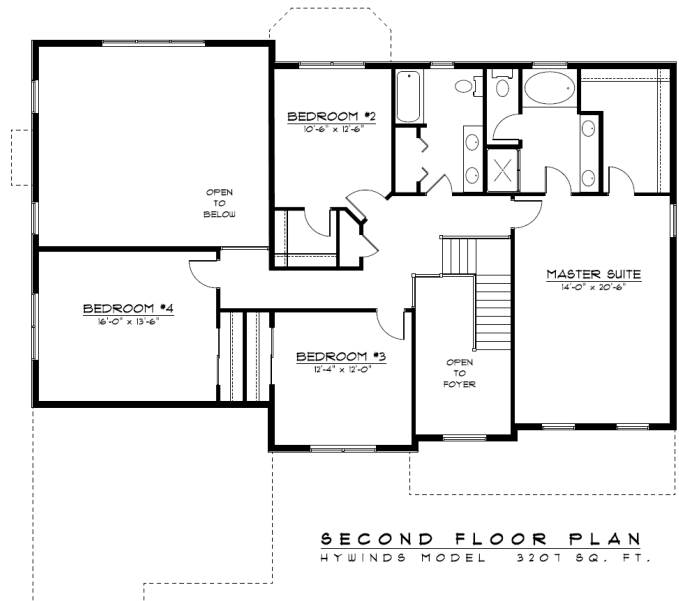

The "Hywinds" 3,207 SF

Craig LeClaire

C: 210-7500

clelaire@falveygroup.com

ROLLING MEADOWS

Ballston Lake NY

Shaker Builders reserves the right to make changes, without notice or obligation. Illustrations are artist renderings and may vary or be optional at an additional cost. This sheet is for illustrative purposes only. Square footage and room sizes are approximate.