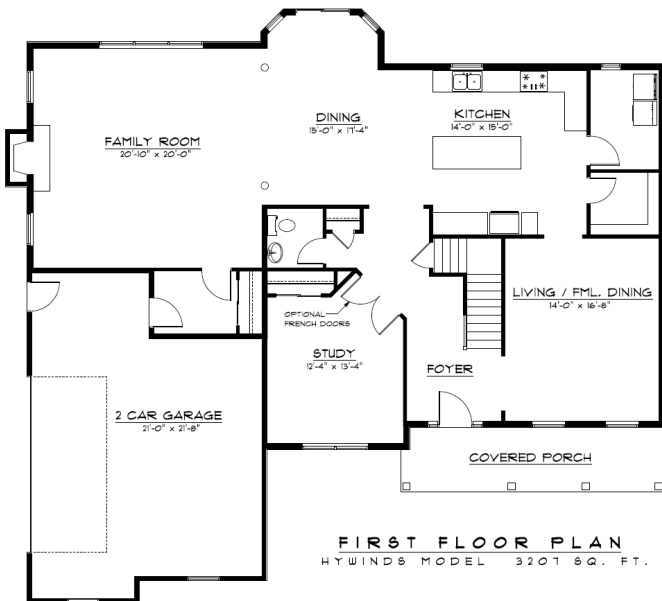

The "Hywinds" 3,207 SF

Craig LeClaire

C: 210-7500

clelaire@falveygroup.com

ROLLING MEADOWS

Ballston Lake NY

Shaker Builders reserves the right to make changes, without notice or obligation. Illustrations are artist renderings and may vary or be optional at an additional cost. This sheet is for illustrative purposes only. Square footage and room sizes are approximate.